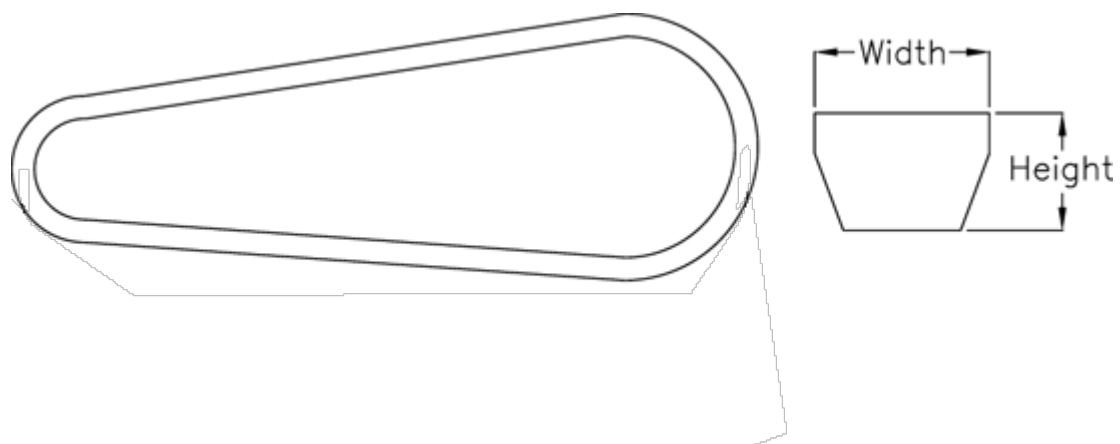

Data Sheet

Article number: 601962665600
Description: Gates V-belt SPB 5600 Ld 5600
DELTA NARROW

Measures

Datum length	= 5600
Height	= 13
Width	= 16